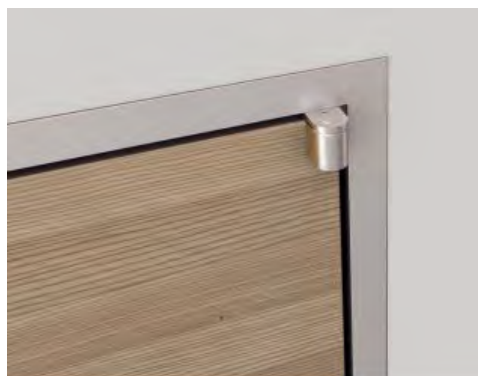

Minimal aluminum frame for wall thickness from 100 mm to 130 mm, with clipped decorative trimming. Pressed wooden sash with hidden hinge, available in a big variety of colors.

suite

doors

Suite 300
RAL3020 Gloss