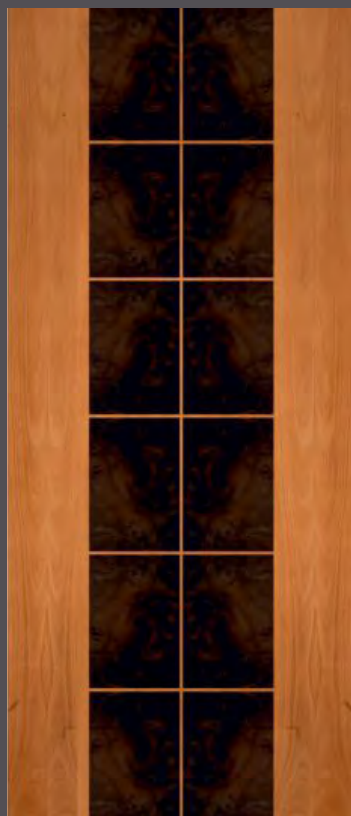

interno

security doors

ZURICH