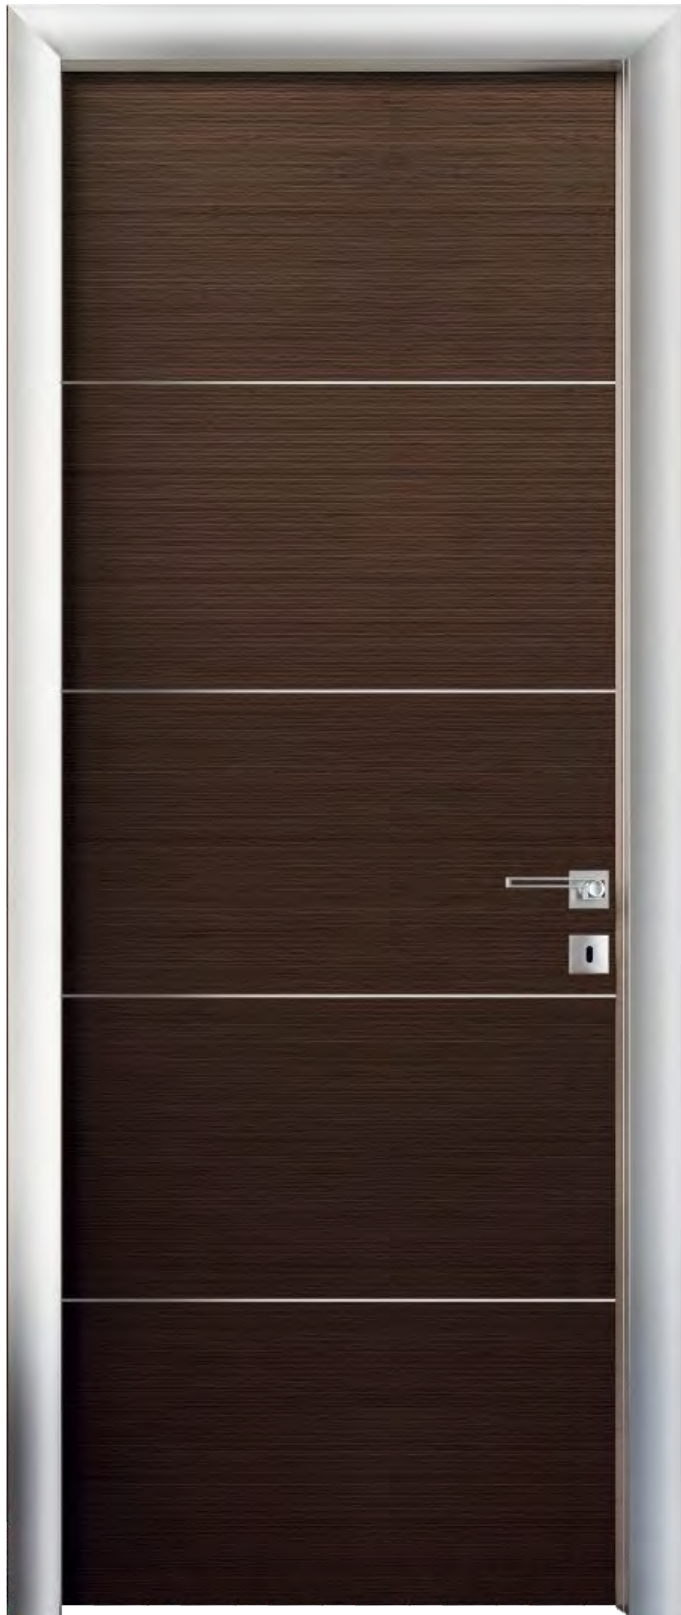

line

doors

WENGE & INOX